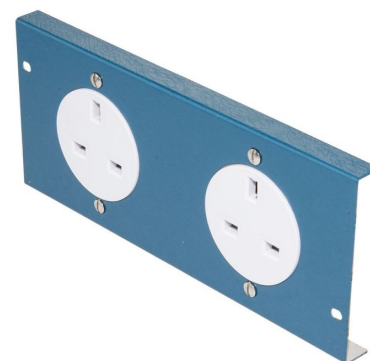

**Product Code:**

C2US

**Product Range:**

3 Compartment Plates, Service Boxes

**Issue Date:**

19/4/2025

**Description:**

2 x 1 Gang Unswitched Socket into Plate

**Features:**

- Service plates fit neatly into Tamlex service boxes.
- Plates are manufactured in plastic coated steel (blue) with folded edges to give additional strength.
- A large range of service plates are available separately enabling multiple configurations to be accommodated.

**Technical:**

**Depth** 12mm

**Width** 85mm

**Length** 192mm

**Material** Plastisol Z275 Steel

**Finish** Blue

**Product Type** Floor Box Plate

The approximate weights given are for pre-galvanised finish only, in kilograms (nominal) and subject to material thickness tolerance.