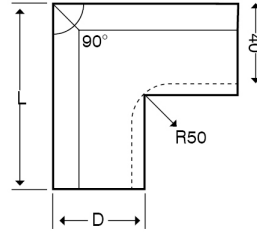

Tamlex Data Sheet

Tamlex | Harcourt | Halesfield 15 | Telford | Shropshire | TF7 4ER

T: 01952 586689 **E:** sales@tamlex.co.uk **W:** www.tamlex.co.uk