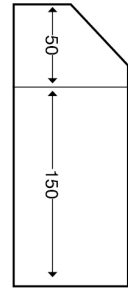

Tamlex | Harcourt | Halesfield 15 | Telford | Shropshire | TF7 4ER

T: 01952 586689 **E:** sales@tamlex.co.uk **W:** www.tamlex.co.uk