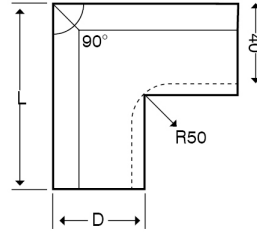

Tamlex | Harcourt | Halesfield 15 | Telford | Shropshire | TF7 4ER

T: 01952 586689 **E:** sales@tamlex.co.uk **W:** www.tamlex.co.uk