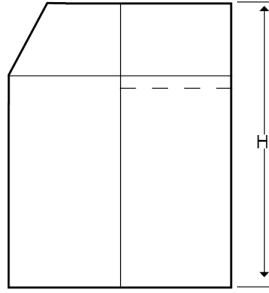

Tamlex Data Sheet

Tamlex | Harcourt | Halesfield 15 | Telford | Shropshire | TF7 4ER

T: 01952 586689 **E:** sales@tamlex.co.uk **W:** www.tamlex.co.uk