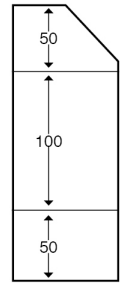

**Technical:****Product Type** External Bend**Depth** 60mm**Height** 200mm**Weight** 3.22 Kgs**Angle** 90°**Number of Compartments****Gauge** 1.0mm**Material** Pre-Galvanised Steel (Zinc Coated)**Colour/Finish** Self Colour**Standards** BS EN 10346:2015**Compliance** Category 6a**Supplied With** Bridge and Fixing Screws**Pack Quantity** Each**Extra Information**

The orientation of the trunking is determined by the top compartment.

The approximate weights given are for pre-galvanised finish only, in kilograms (nominal) and subject to material thickness tolerance.