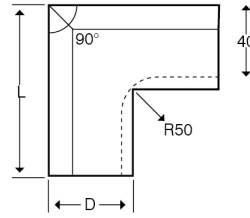

**Technical:****Product Type** External Bend**Depth** 60mm**Height** 200mm**Weight** 3.22 Kgs**Angle** 90°**Number of Compartments****Gauge** 1.0mm**Material** Pre-Galvanised Steel (Zinc Coated)**Colour/Finish** Self Colour**Standards** BS EN 10346:2015**Compliance** Category 6a**Supplied With** Bridge and Fixing Screws**Pack Quantity** Each**Extra Information**

The orientation of the trunking is determined by the top compartment.

The approximate weights given are for pre-galvanised finish only, in kilograms (nominal) and subject to material thickness tolerance.