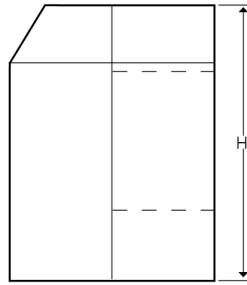

**Technical:****Product Type** External Bend**Depth** 60mm**Height** 200mm**Weight** 3.22 Kgs**Angle** 90°**Number of Compartments****Gauge** 1.0mm**Material** Pre-Galvanised Steel (Zinc Coated)**Colour/Finish** Self Colour**Standards** BS EN 10346:2015**Compliance** Category 6a**Supplied With** Bridge and Fixing Screws**Pack Quantity** Each**Extra Information**

The orientation of the trunking is determined by the top compartment.

The approximate weights given are for pre-galvanised finish only, in kilograms (nominal) and subject to material thickness tolerance.