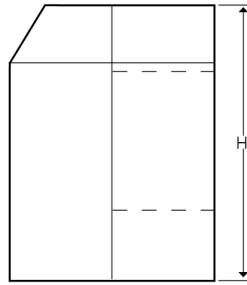

Tamlex Data Sheet

Tamlex | Harcourt | Halesfield 15 | Telford | Shropshire | TF7 4ER

T: 01952 586689 **E:** sales@tamlex.co.uk **W:** www.tamlex.co.uk