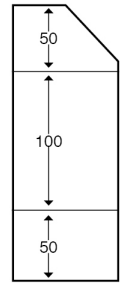

Tamlex | Harcourt | Halesfield 15 | Telford | Shropshire | TF7 4ER

T: 01952 586689 **E:** sales@tamlex.co.uk **W:** www.tamlex.co.uk