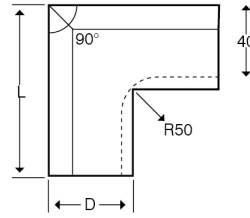

Tamlex | Harcourt | Halesfield 15 | Telford | Shropshire | TF7 4ER

T: 01952 586689 **E:** sales@tamlex.co.uk **W:** www.tamlex.co.uk