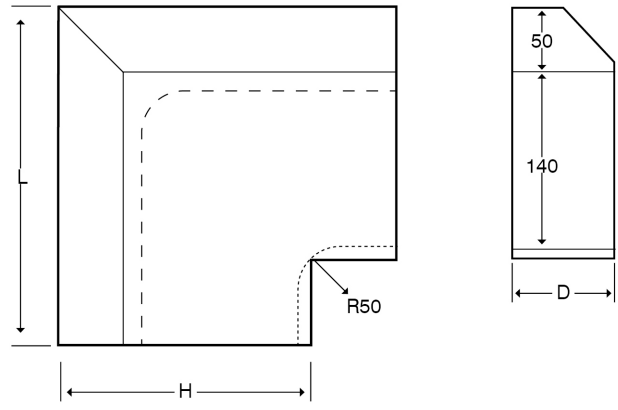

**Technical:****Product Type** Flat Bend**Depth** 60mm**Height** 200mm**Weight** 3.03 Kgs**Angle** 90°**Number of Compartments****Gauge** 1.0mm**Material** Pre-Galvanised Steel (Zinc Coated)**Colour/Finish** Black (RAL 9005)**Standards** BS EN 10346:2015**Compliance** Category 6a**Supplied With** Bridge and Fixing Screws**Pack Quantity** Each**Extra Information**

The orientation of the trunking is determined by the top compartment.

The approximate weights given are for pre-galvanised finish only, in kilograms (nominal) and subject to material thickness tolerance.