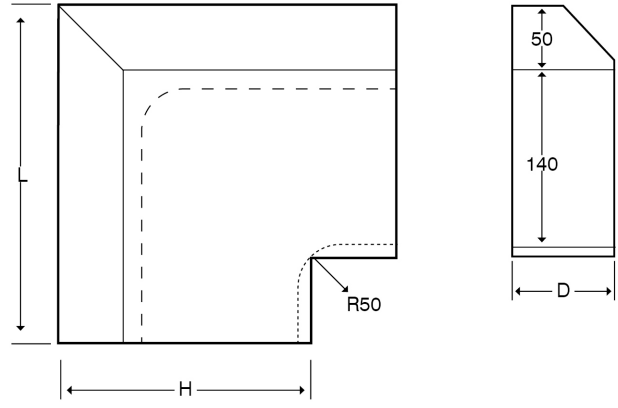

**Technical:****Product Type** Flat Bend**Depth** 60mm**Height** 200mm**Weight** 3.03 Kgs**Angle** 90°**Number of Compartments****Gauge** 1.0mm**Material** Pre-Galvanised Steel (Zinc Coated)**Colour/Finish** Self Colour**Standards** BS EN 10346:2015**Compliance** Category 6a**Supplied With** Bridge and Fixing Screws**Pack Quantity** Each**Extra Information**

The orientation of the trunking is determined by the top compartment.

The approximate weights given are for pre-galvanised finish only, in kilograms (nominal) and subject to material thickness tolerance.