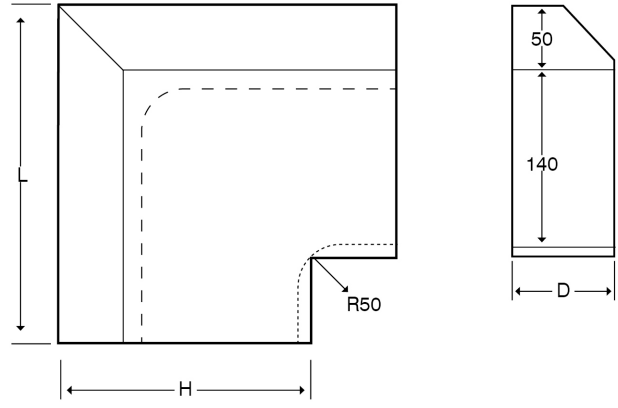

Tamlex Data Sheet

Tamlex | Harcourt | Halesfield 15 | Telford | Shropshire | TF7 4ER

T: 01952 586689 **E:** sales@tamlex.co.uk **W:** www.tamlex.co.uk