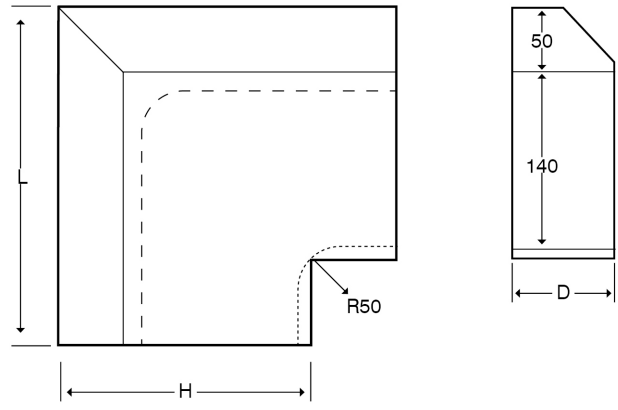

Tamlex Data Sheet

Tamlex | Harcourt | Halesfield 15 | Telford | Shropshire | TF7 4ER

T: 01952 586689 **E:** sales@tamlex.co.uk **W:** www.tamlex.co.uk