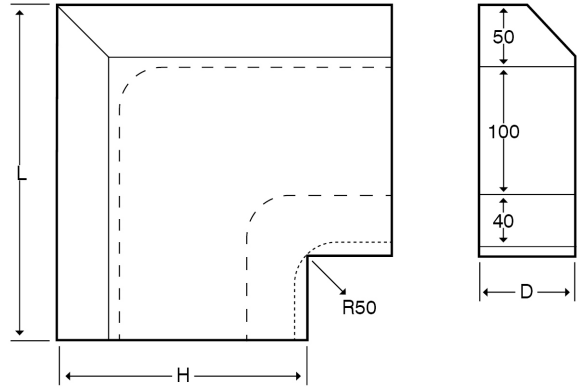

Technical:**Product Type** Flat Bend**Depth** 60mm**Height** 200mm**Weight** 3.22 Kgs**Angle** 90°**Number of Compartments****Gauge** 1.0mm**Material** Pre-Galvanised Steel (Zinc Coated)**Colour/Finish** Self Colour**Standards** BS EN 10346:2015**Compliance** Category 6a**Supplied With** Bridge and Fixing Screws**Pack Quantity** Each**Extra Information**

The orientation of the trunking is determined by the top compartment.

The approximate weights given are for pre-galvanised finish only, in kilograms (nominal) and subject to material thickness tolerance.