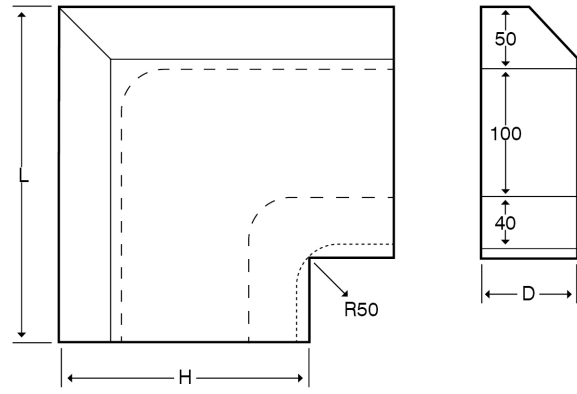

Tamlex Data Sheet

Tamlex | Harcourt | Halesfield 15 | Telford | Shropshire | TF7 4ER

T: 01952 586689 **E:** sales@tamlex.co.uk **W:** www.tamlex.co.uk