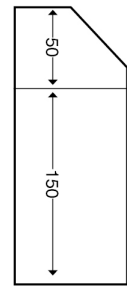

Tamlex | Harcourt | Halesfield 15 | Telford | Shropshire | TF7 4ER

T: 01952 586689 **E:** sales@tamlex.co.uk **W:** www.tamlex.co.uk