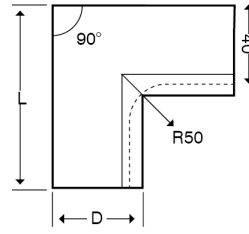

Tamlex | Harcourt | Halesfield 15 | Telford | Shropshire | TF7 4ER

T: 01952 586689 **E:** sales@tamlex.co.uk **W:** www.tamlex.co.uk