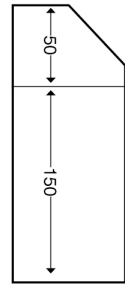

Tamlex | Harcourt | Halesfield 15 | Telford | Shropshire | TF7 4ER

T: 01952 586689 **E:** sales@tamlex.co.uk **W:** www.tamlex.co.uk