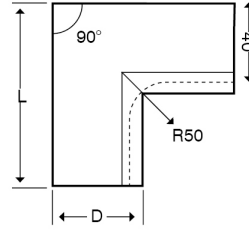

Tamlex | Harcourt | Halesfield 15 | Telford | Shropshire | TF7 4ER

T: 01952 586689 **E:** sales@tamlex.co.uk **W:** www.tamlex.co.uk