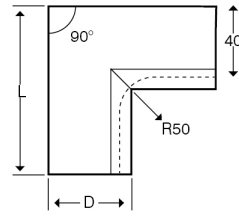

Tamlex | Harcourt | Halesfield 15 | Telford | Shropshire | TF7 4ER

T: 01952 586689 **E:** sales@tamlex.co.uk **W:** www.tamlex.co.uk