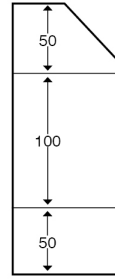

Tamlex | Harcourt | Halesfield 15 | Telford | Shropshire | TF7 4ER

T: 01952 586689 **E:** sales@tamlex.co.uk **W:** www.tamlex.co.uk