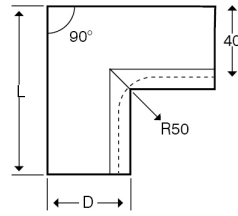

Tamlex | Harcourt | Halesfield 15 | Telford | Shropshire | TF7 4ER

T: 01952 586689 **E:** sales@tamlex.co.uk **W:** www.tamlex.co.uk