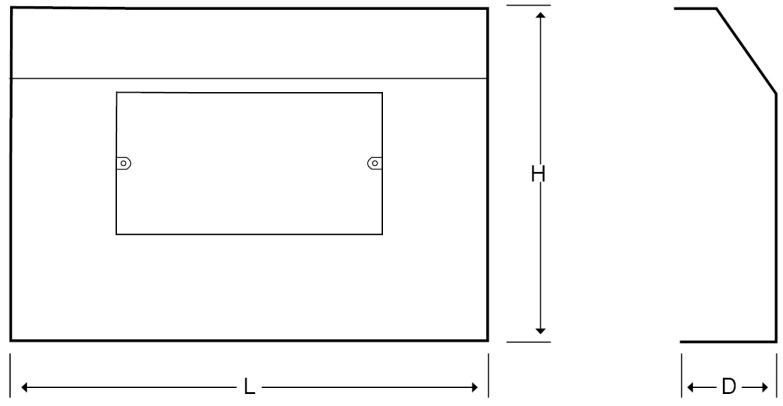

Tamlex Data Sheet

Tamlex | Harcourt | Halesfield 15 | Telford | Shropshire | TF7 4ER

T: 01952 586689 **E:** sales@tamlex.co.uk **W:** www.tamlex.co.uk