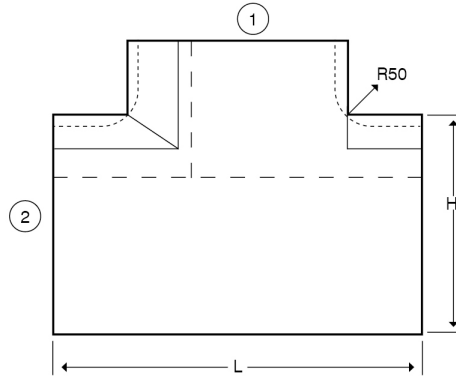

Tamlex Data Sheet

Tamlex | Harcourt | Halesfield 15 | Telford | Shropshire | TF7 4ER

T: 01952 586689 E: sales@tamlex.co.uk W: www.tamlex.co.uk