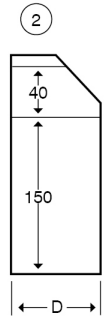

Tamlex | Harcourt | Halesfield 15 | Telford | Shropshire | TF7 4ER

T: 01952 586689 E: sales@tamlex.co.uk W: www.tamlex.co.uk