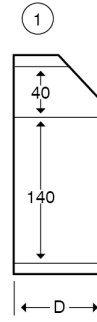

Tamlex | Harcourt | Halesfield 15 | Telford | Shropshire | TF7 4ER

T: 01952 586689 E: sales@tamlex.co.uk W: www.tamlex.co.uk