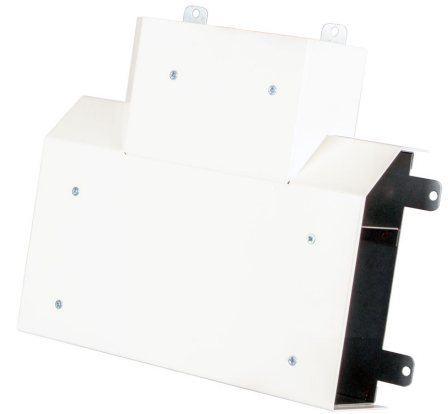

**Product Code:**

TSK82TUL/W

Product Range:Perimeter Trunking, Skirting
Trunking**Issue Date:**

5/6/2026

Description:200mm x 60mm Chamfered Skirting Flat Tee (Left Upwards) -
2 Compartment**Features:**

- An extensive range of multi compartment steel perimeter trunking available in both square dado and chamfered skirting profiles available in 2 and 3 compartment which offers the end user a quick and easy to fit system
- Our system has been specifically designed for durability and the ease of installation
- This range combines excellent screening capability and clean design with superior mechanical strength, making it the ideal solution for high traffic environments such as hospitals, laboratories and universities
- The dividers are provided with 20mm knock-outs every 100mm for easy access between partitions
- All surface lid are supplied powder coated white to RAL 9016 but a wide variety of colours are available for that high quality finish.
- The powder coating not only offers an attractive finish but is also highly resilient to damage during use and installation.
- The lid is also available in a self-colour galvanised finish for that more industrial look if required or where on-site coating is required
- Powder coating is low smoke zero halogen
- All Dado and Skirting trunking lengths are supplied complete with lid, joint covers and fixing screws
- Earth links are not included and should be ordered separately
- Compliance: Cat6a

**Technical:****Product Type** Flat Tee**Depth** 60mm**Height** 200mm**Weight** 3.57 Kgs**Number of Compartments****Gauge** 1.0mm**Material** Pre-Galvanised Steel (Zinc Coated)**Colour/Finish** White (RAL 9016)**Standards** BS EN 10346:2015**Compliance** Category 6a**Supplied With** Bridge and Fixing Screws**Pack Quantity** Each**Extra Information**