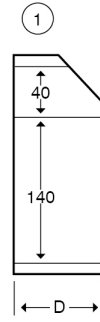

Tamlex | Harcourt | Halesfield 15 | Telford | Shropshire | TF7 4ER

T: 01952 586689 E: sales@tamlex.co.uk W: www.tamlex.co.uk