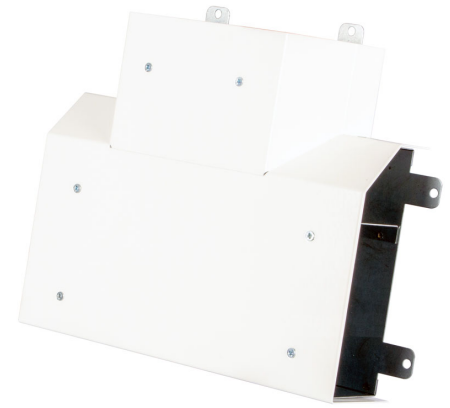

**Product Code:**

TSK82TUR/W

**Product Range:**Perimeter Trunking, Skirting  
Trunking**Issue Date:**

2/5/2026

**Description:**200mm x 60mm Chamfered Skirting Flat Tee (Right Upwards)  
- 2 Compartment**Features:**

- An extensive range of multi compartment steel perimeter trunking available in both square dado and chamfered skirting profiles available in 2 and 3 compartment which offers the end user a quick and easy to fit system
- Our system has been specifically designed for durability and the ease of installation
- This range combines excellent screening capability and clean design with superior mechanical strength, making it the ideal solution for high traffic environments such as hospitals, laboratories and universities
- The dividers are provided with 20mm knock-outs every 100mm for easy access between partitions
- All surface lid are supplied powder coated white to RAL 9016 but a wide variety of colours are available for that high quality finish.
- The powder coating not only offers an attractive finish but is also highly resilient to damage during use and installation.
- The lid is also available in a self-colour galvanised finish for that more industrial look if required or where on-site coating is required
- Powder coating is low smoke zero halogen
- All Dado and Skirting trunking lengths are supplied complete with lid, joint covers and fixing screws
- Earth links are not included and should be ordered separately
- Compliance: Cat6a

**Technical:****Product Type** Flat Tee**Depth** 60mm**Height** 200mm**Weight** 3.57 Kgs**Number of Compartments****Gauge** 1.0mm**Material** Pre-Galvanised Steel (Zinc Coated)**Colour/Finish** White (RAL 9016)**Standards** BS EN 10346:2015**Compliance** Category 6a**Supplied With** Bridge and Fixing Screws**Pack Quantity** Each**Extra Information**