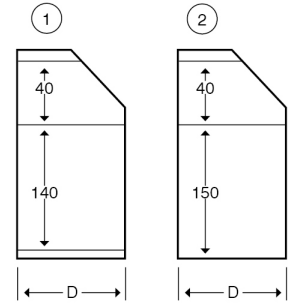

Tamlex Data Sheet

Tamlex | Harcourt | Halesfield 15 | Telford | Shropshire | TF7 4ER

T: 01952 586689 **E:** sales@tamlex.co.uk **W:** www.tamlex.co.uk