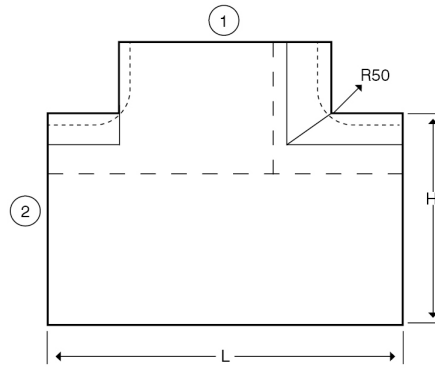

Tamlex Data Sheet

Tamlex | Harcourt | Halesfield 15 | Telford | Shropshire | TF7 4ER

T: 01952 586689 **E:** sales@tamlex.co.uk **W:** www.tamlex.co.uk