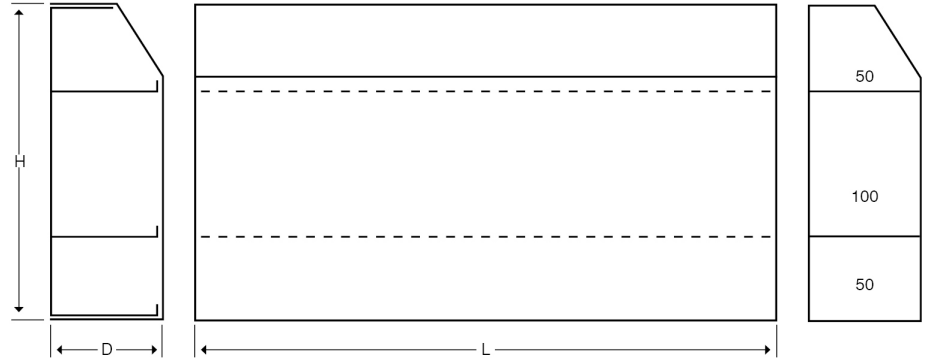

Tamlex Data Sheet

Tamlex | Harcourt | Halesfield 15 | Telford | Shropshire | TF7 4ER

T: 01952 586689 **E:** sales@tamlex.co.uk **W:** www.tamlex.co.uk