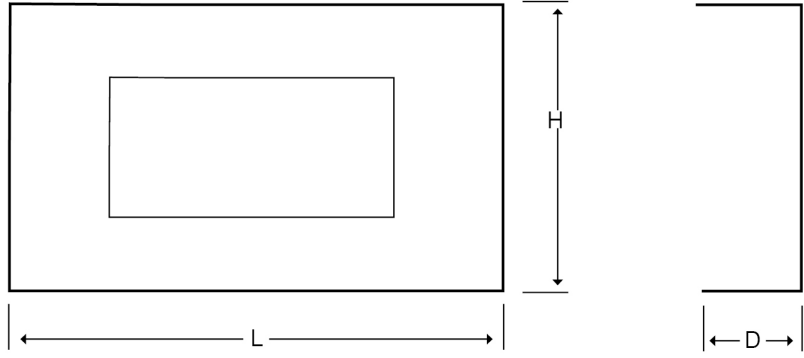

Tamlex Data Sheet

Tamlex | Harcourt | Halesfield 15 | Telford | Shropshire | TF7 4ER

T: 01952 586689 **E:** sales@tamlex.co.uk **W:** www.tamlex.co.uk