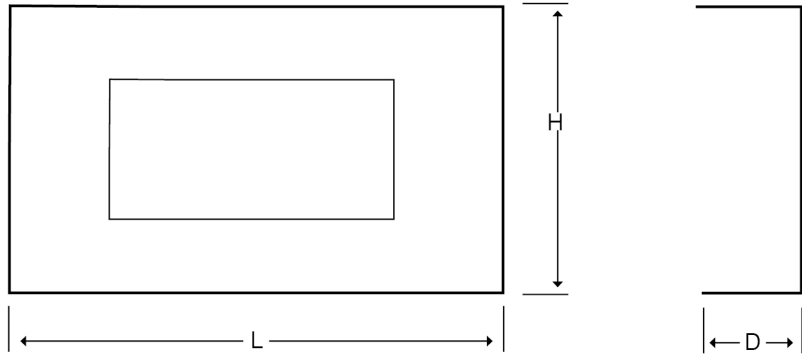

Tamlex Data Sheet

Tamlex | Harcourt | Halesfield 15 | Telford | Shropshire | TF7 4ER

T: 01952 586689 **E:** sales@tamlex.co.uk **W:** www.tamlex.co.uk