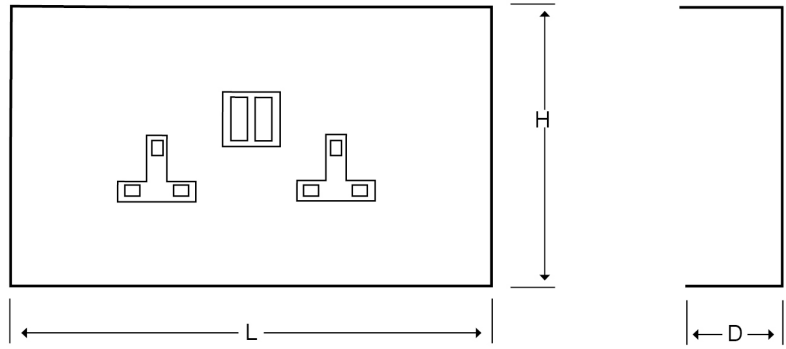

Tamlex Data Sheet

Tamlex | Harcourt | Halesfield 15 | Telford | Shropshire | TF7 4ER

T: 01952 586689 **E:** sales@tamlex.co.uk **W:** www.tamlex.co.uk