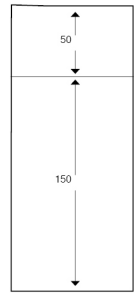

Tamlex | Harcourt | Halesfield 15 | Telford | Shropshire | TF7 4ER

T: 01952 586689 **E:** sales@tamlex.co.uk **W:** www.tamlex.co.uk