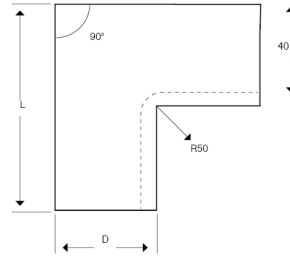

Tamlex Data Sheet

Tamlex | Harcourt | Halesfield 15 | Telford | Shropshire | TF7 4ER

T: 01952 586689 **E:** sales@tamlex.co.uk **W:** www.tamlex.co.uk