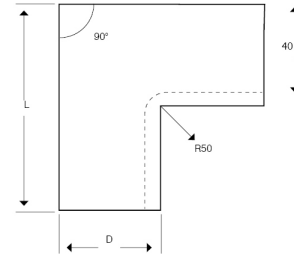

Tamlex Data Sheet

Tamlex | Harcourt | Halesfield 15 | Telford | Shropshire | TF7 4ER

T: 01952 586689 **E:** sales@tamlex.co.uk **W:** www.tamlex.co.uk