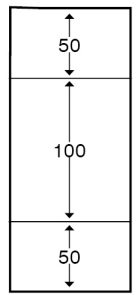

Tamlex | Harcourt | Halesfield 15 | Telford | Shropshire | TF7 4ER

T: 01952 586689 **E:** sales@tamlex.co.uk **W:** www.tamlex.co.uk