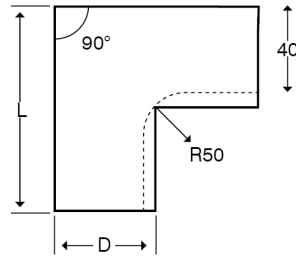

Tamlex Data Sheet

Tamlex | Harcourt | Halesfield 15 | Telford | Shropshire | TF7 4ER

T: 01952 586689 **E:** sales@tamlex.co.uk **W:** www.tamlex.co.uk