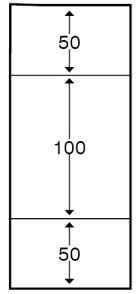

Tamlex | Harcourt | Halesfield 15 | Telford | Shropshire | TF7 4ER

T: 01952 586689 **E:** sales@tamlex.co.uk **W:** www.tamlex.co.uk