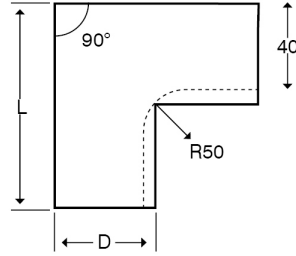

Tamlex Data Sheet

Tamlex | Harcourt | Halesfield 15 | Telford | Shropshire | TF7 4ER

T: 01952 586689 **E:** sales@tamlex.co.uk **W:** www.tamlex.co.uk