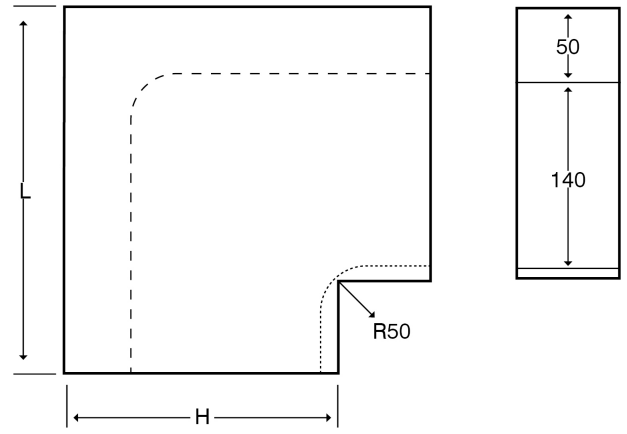

Tamlex Data Sheet

Tamlex | Harcourt | Halesfield 15 | Telford | Shropshire | TF7 4ER

T: 01952 586689 **E:** sales@tamlex.co.uk **W:** www.tamlex.co.uk