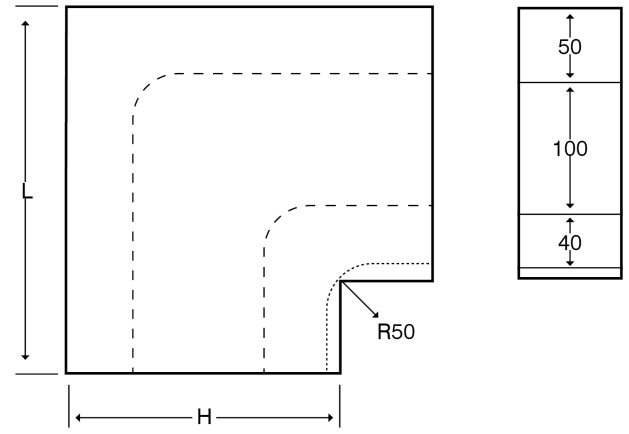

Tamlex Data Sheet

Tamlex | Harcourt | Halesfield 15 | Telford | Shropshire | TF7 4ER

T: 01952 586689 E: sales@tamlex.co.uk W: www.tamlex.co.uk