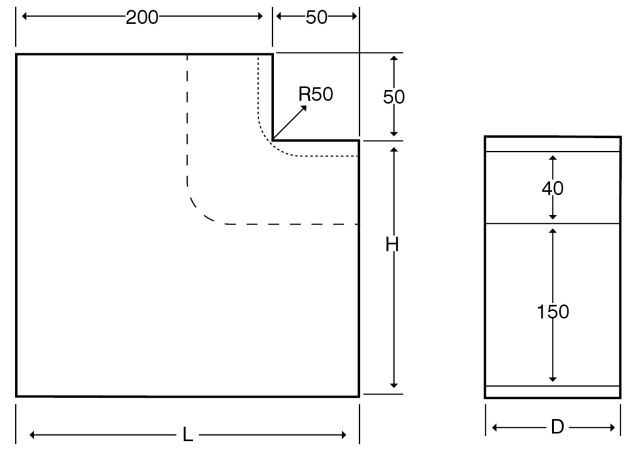

Tamlex Data Sheet

Tamlex | Harcourt | Halesfield 15 | Telford | Shropshire | TF7 4ER

T: 01952 586689 **E:** sales@tamlex.co.uk **W:** www.tamlex.co.uk