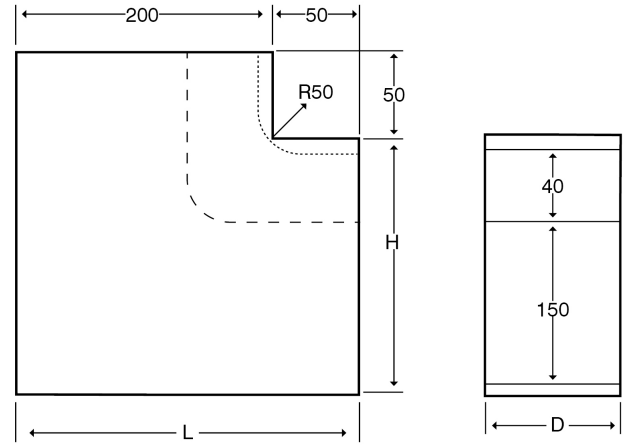

Tamlex Data Sheet

Tamlex | Harcourt | Halesfield 15 | Telford | Shropshire | TF7 4ER

T: 01952 586689 **E:** sales@tamlex.co.uk **W:** www.tamlex.co.uk