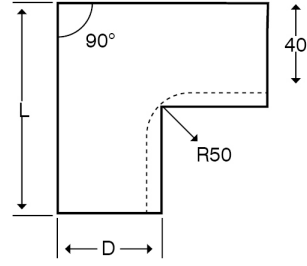

Tamlex Data Sheet

Tamlex | Harcourt | Halesfield 15 | Telford | Shropshire | TF7 4ER

T: 01952 586689 **E:** sales@tamlex.co.uk **W:** www.tamlex.co.uk