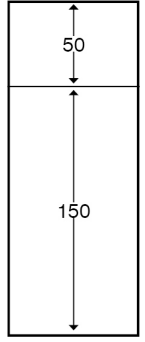

Tamlex | Harcourt | Halesfield 15 | Telford | Shropshire | TF7 4ER

T: 01952 586689 **E:** sales@tamlex.co.uk **W:** www.tamlex.co.uk