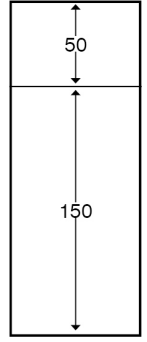

Tamlex | Harcourt | Halesfield 15 | Telford | Shropshire | TF7 4ER

T: 01952 586689 **E:** sales@tamlex.co.uk **W:** www.tamlex.co.uk