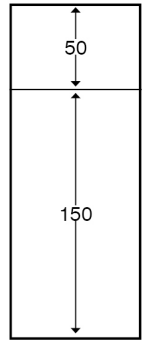

Tamlex | Harcourt | Halesfield 15 | Telford | Shropshire | TF7 4ER

T: 01952 586689 **E:** sales@tamlex.co.uk **W:** www.tamlex.co.uk