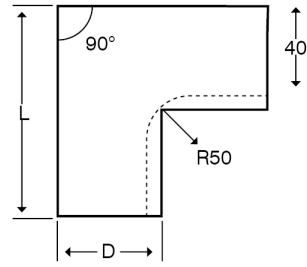

Tamlex Data Sheet

Tamlex | Harcourt | Halesfield 15 | Telford | Shropshire | TF7 4ER

T: 01952 586689 **E:** sales@tamlex.co.uk **W:** www.tamlex.co.uk