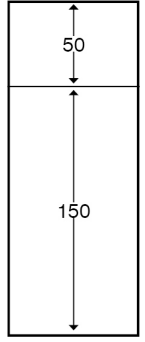

Tamlex | Harcourt | Halesfield 15 | Telford | Shropshire | TF7 4ER

T: 01952 586689 E: sales@tamlex.co.uk W: www.tamlex.co.uk