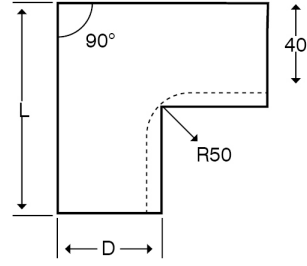

Tamlex Data Sheet

Tamlex | Harcourt | Halesfield 15 | Telford | Shropshire | TF7 4ER

T: 01952 586689 E: sales@tamlex.co.uk W: www.tamlex.co.uk