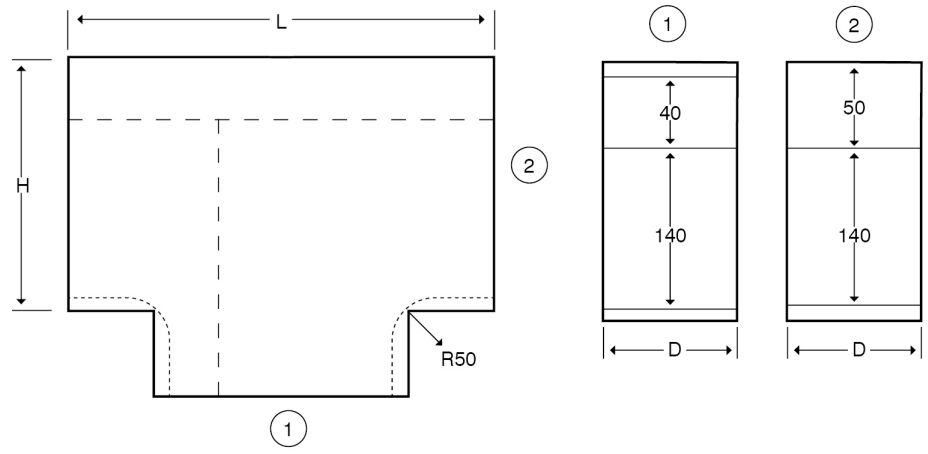

Tamlex Data Sheet

Tamlex | Harcourt | Halesfield 15 | Telford | Shropshire | TF7 4ER

T: 01952 586689 **E:** sales@tamlex.co.uk **W:** www.tamlex.co.uk