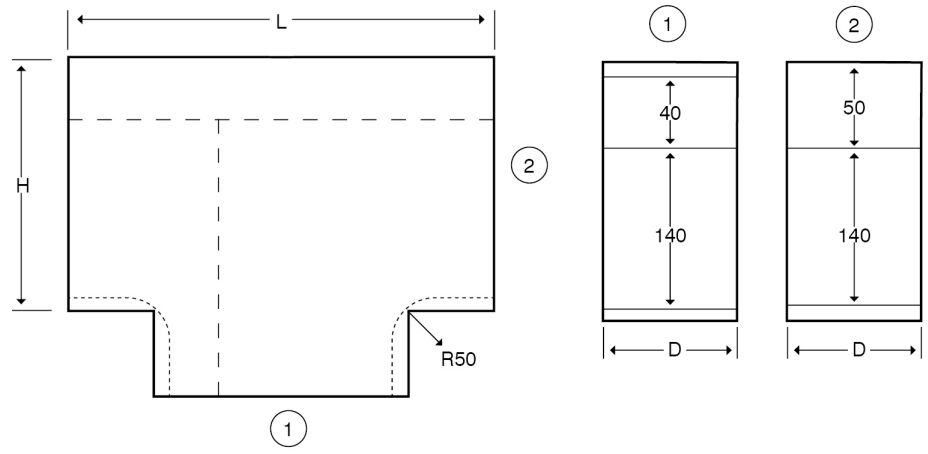

Technical:

Product Type Flat Tee

Depth 60mm

Height 200mm

Weight 3.57 Kgs

Number of Compartments

Gauge 1.0mm

Material Pre-Galvanised Steel (Zinc Coated)

Colour/Finish Black (RAL 9005)

Standards BS EN 10346:2015

Compliance Category 6a

Supplied With Bridge and Fixing Screws

Pack Quantity Each

Extra Information

The orientation of the trunking is determined by the top compartment.