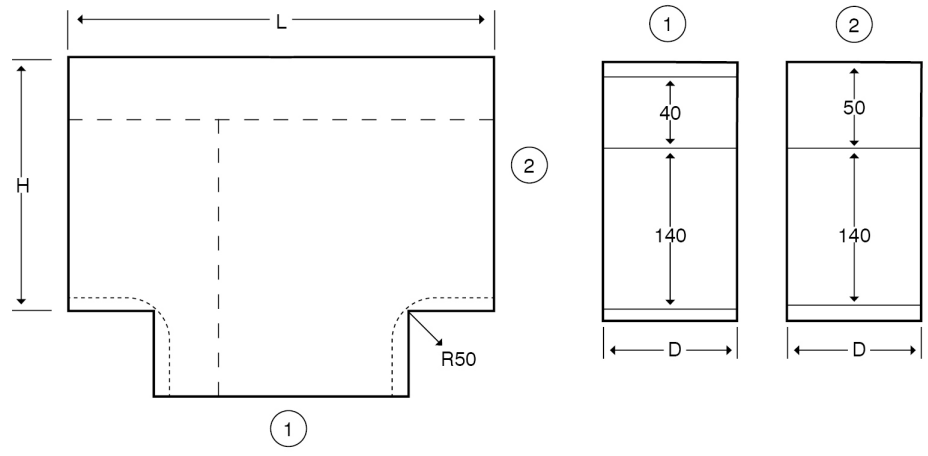

Tamlex Data Sheet

Tamlex | Harcourt | Halesfield 15 | Telford | Shropshire | TF7 4ER

T: 01952 586689 **E:** sales@tamlex.co.uk **W:** www.tamlex.co.uk