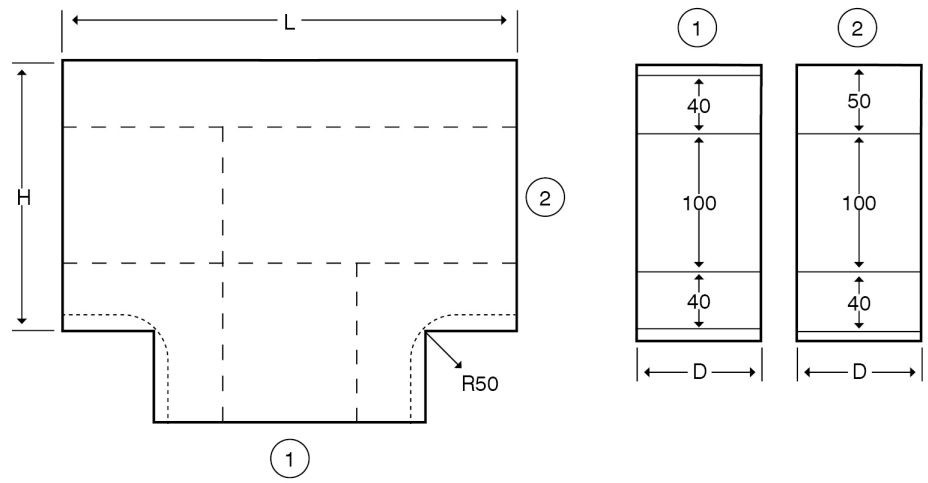

Tamlex Data Sheet

Tamlex | Harcourt | Halesfield 15 | Telford | Shropshire | TF7 4ER

T: 01952 586689 **E:** sales@tamlex.co.uk **W:** www.tamlex.co.uk