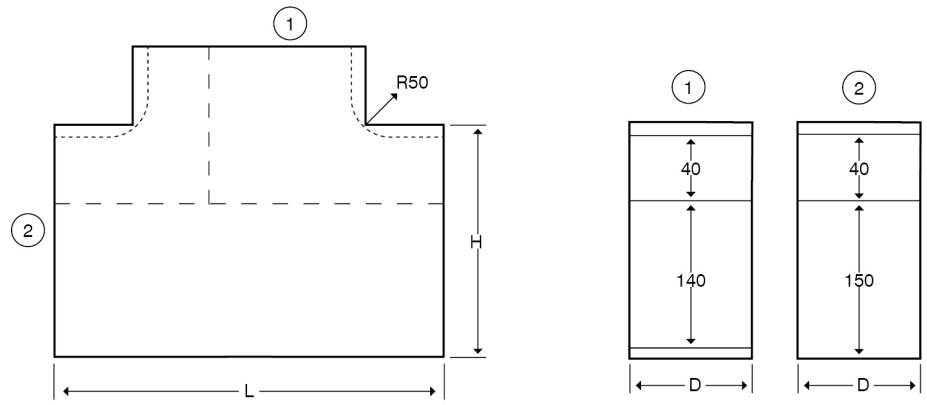

Technical:**Product Type** Flat Tee**Depth** 60mm**Height** 200mm**Weight** 3.57 Kgs**Number of Compartments****Gauge** 1.0mm**Material** Pre-Galvanised Steel (Zinc Coated)**Colour/Finish** Black (RAL 9005)**Standards** BS EN 10346:2015**Compliance** Category 6a**Supplied With** Bridge and Fixing Screws**Pack Quantity** Each**Extra Information**

The orientation of the trunking is determined by the top compartment.

The approximate weights given are for pre-galvanised finish only, in kilograms (nominal) and subject to material thickness tolerance.