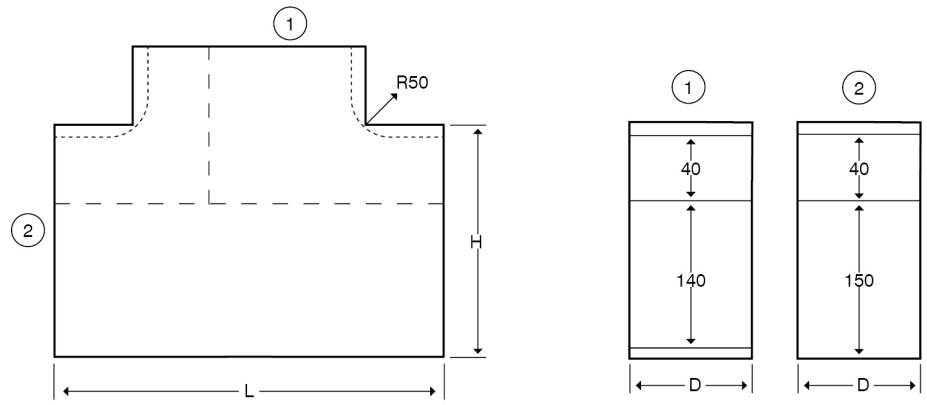

Tamlex Data Sheet

Tamlex | Harcourt | Halesfield 15 | Telford | Shropshire | TF7 4ER

T: 01952 586689 E: sales@tamlex.co.uk W: www.tamlex.co.uk