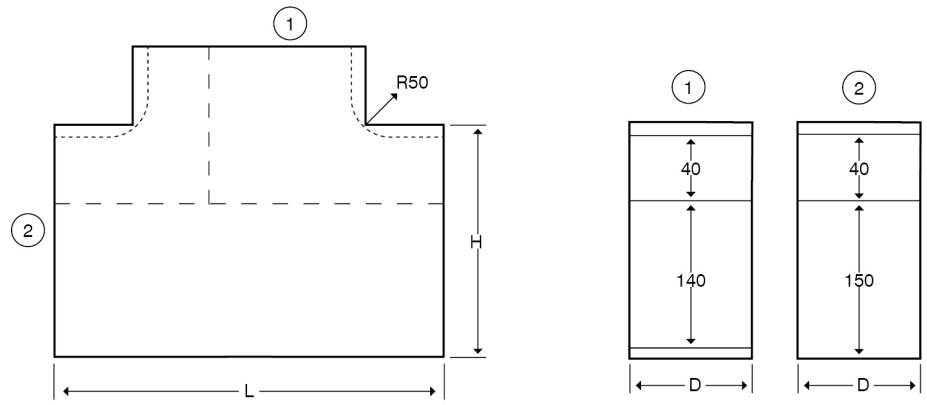

Tamlex Data Sheet

Tamlex | Harcourt | Halesfield 15 | Telford | Shropshire | TF7 4ER

T: 01952 586689 **E:** sales@tamlex.co.uk **W:** www.tamlex.co.uk