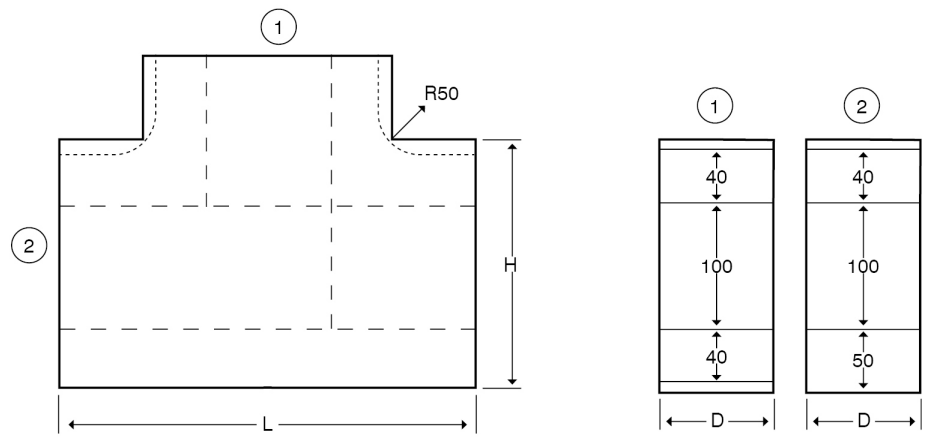

Tamlex Data Sheet

Tamlex | Harcourt | Halesfield 15 | Telford | Shropshire | TF7 4ER

T: 01952 586689 E: sales@tamlex.co.uk W: www.tamlex.co.uk