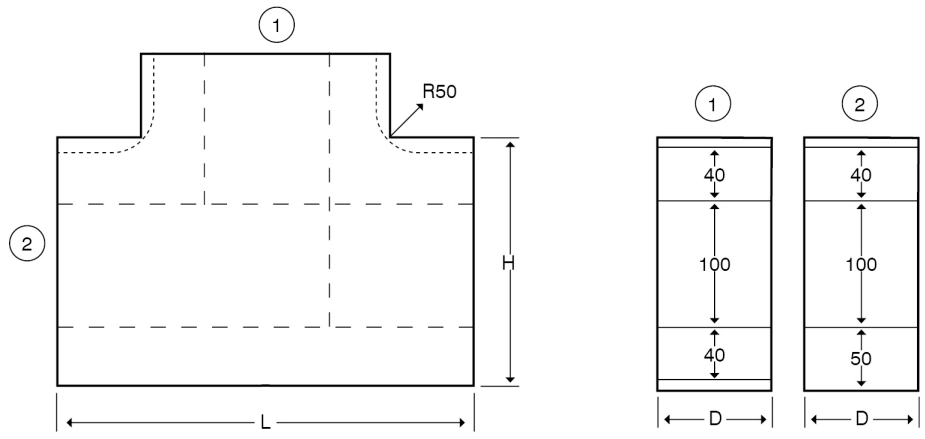

Tamlex Data Sheet

Tamlex | Harcourt | Halesfield 15 | Telford | Shropshire | TF7 4ER

T: 01952 586689 E: sales@tamlex.co.uk W: www.tamlex.co.uk