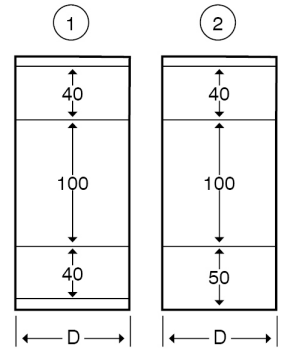

Tamlex Data Sheet

Tamlex | Harcourt | Halesfield 15 | Telford | Shropshire | TF7 4ER

T: 01952 586689 **E:** sales@tamlex.co.uk **W:** www.tamlex.co.uk