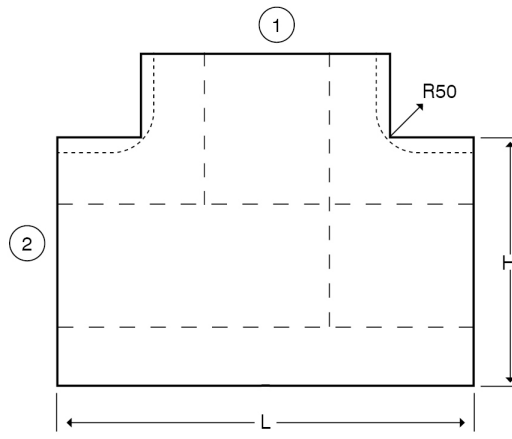

Tamlex Data Sheet

Tamlex | Harcourt | Halesfield 15 | Telford | Shropshire | TF7 4ER

T: 01952 586689 **E:** sales@tamlex.co.uk **W:** www.tamlex.co.uk