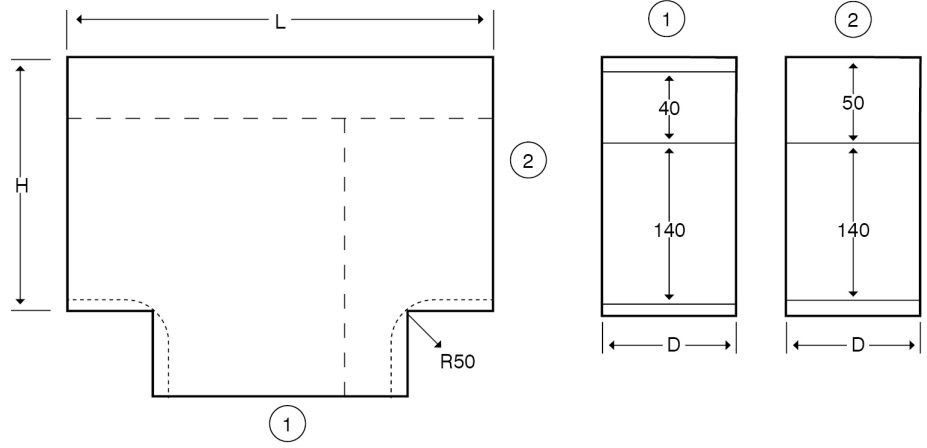

Tamlex Data Sheet

Tamlex | Harcourt | Halesfield 15 | Telford | Shropshire | TF7 4ER

T: 01952 586689 **E:** sales@tamlex.co.uk **W:** www.tamlex.co.uk