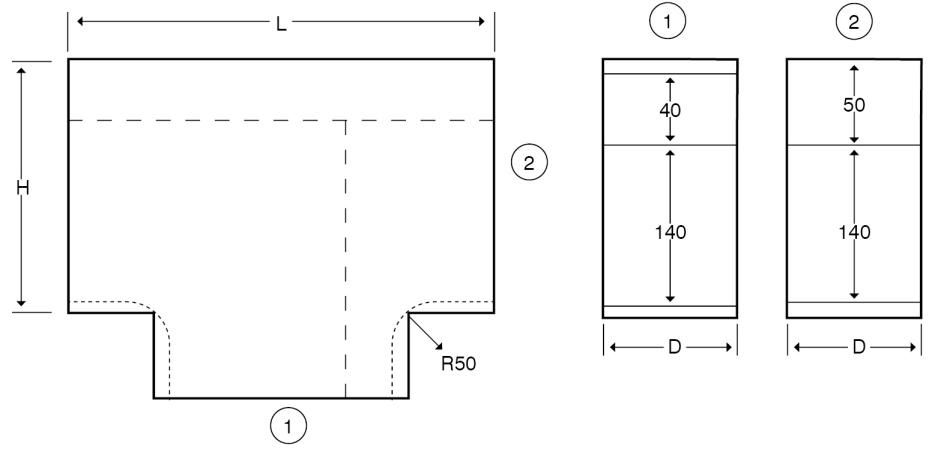

Tamlex Data Sheet

Tamlex | Harcourt | Halesfield 15 | Telford | Shropshire | TF7 4ER

T: 01952 586689 E: sales@tamlex.co.uk W: www.tamlex.co.uk