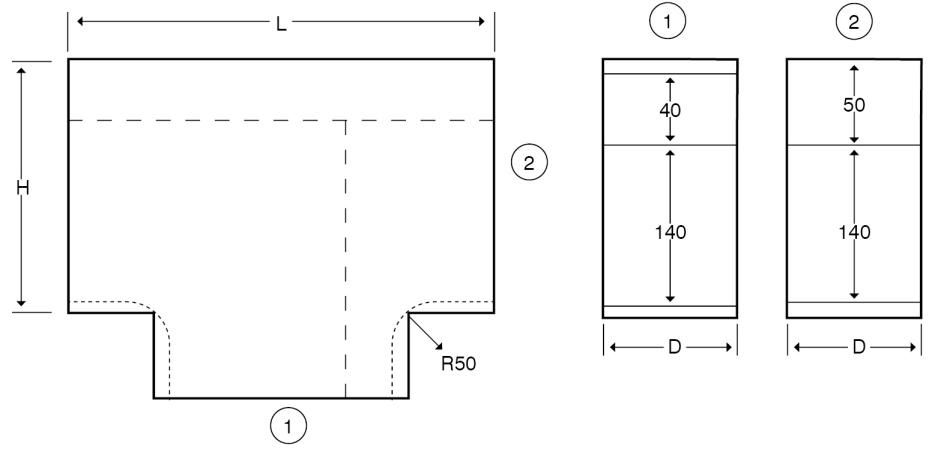

Tamlex Data Sheet

Tamlex | Harcourt | Halesfield 15 | Telford | Shropshire | TF7 4ER

T: 01952 586689 **E:** sales@tamlex.co.uk **W:** www.tamlex.co.uk