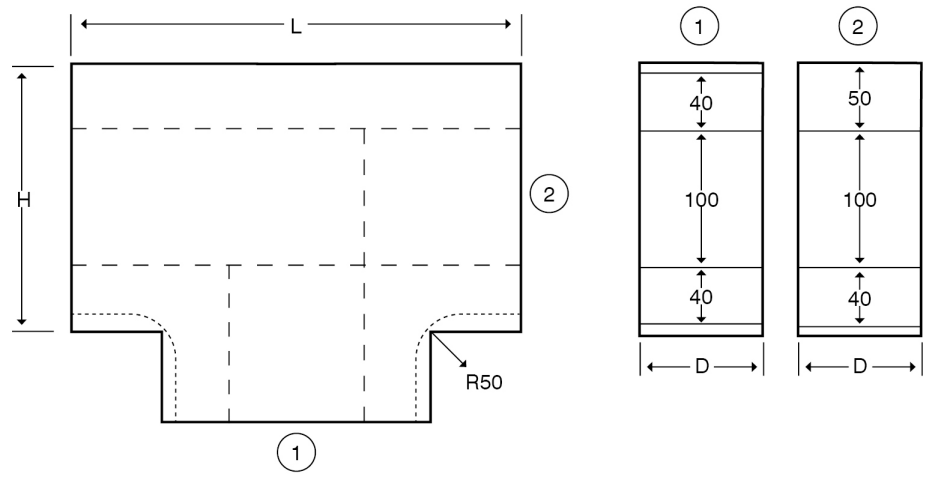

Tamlex Data Sheet

Tamlex | Harcourt | Halesfield 15 | Telford | Shropshire | TF7 4ER

T: 01952 586689 **E:** sales@tamlex.co.uk **W:** www.tamlex.co.uk