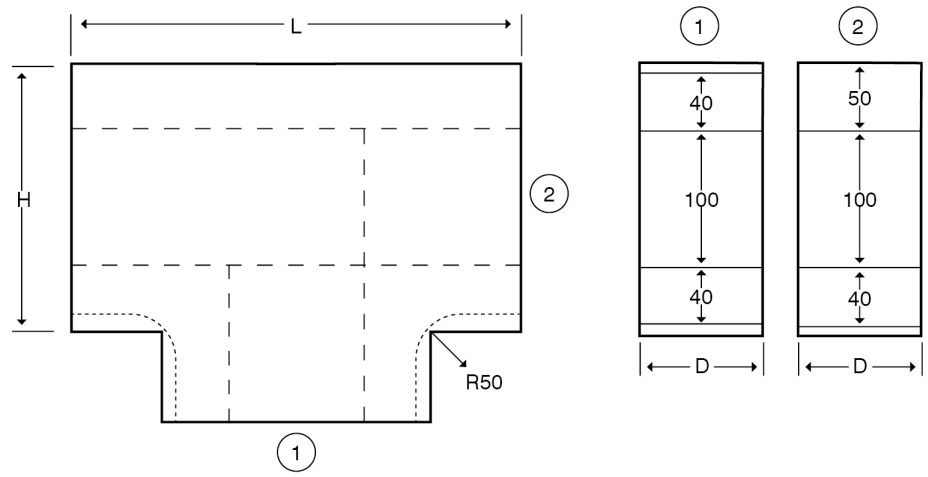

Tamlex Data Sheet

Tamlex | Harcourt | Halesfield 15 | Telford | Shropshire | TF7 4ER

T: 01952 586689 **E:** sales@tamlex.co.uk **W:** www.tamlex.co.uk