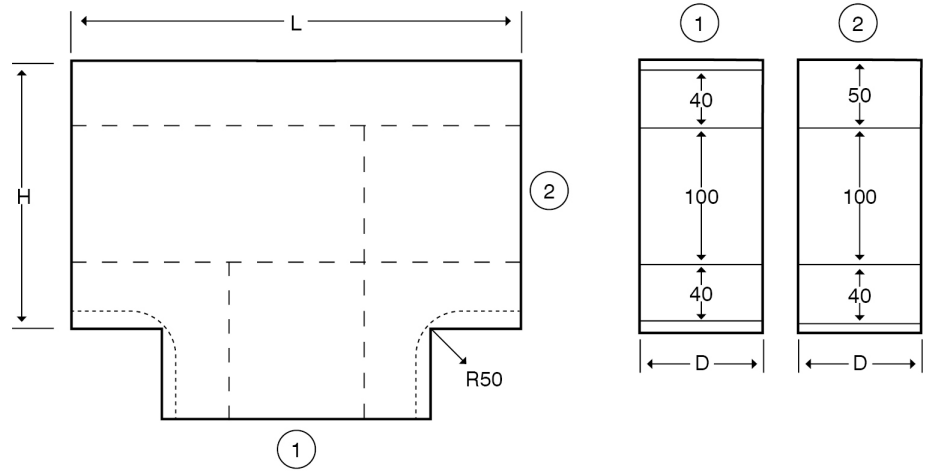

Tamlex Data Sheet

Tamlex | Harcourt | Halesfield 15 | Telford | Shropshire | TF7 4ER

T: 01952 586689 **E:** sales@tamlex.co.uk **W:** www.tamlex.co.uk