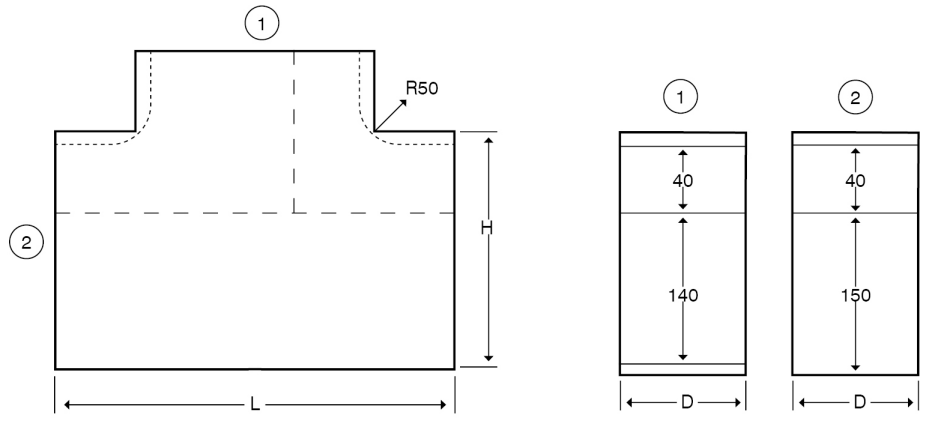

Tamlex Data Sheet

Tamlex | Harcourt | Halesfield 15 | Telford | Shropshire | TF7 4ER

T: 01952 586689 E: sales@tamlex.co.uk W: www.tamlex.co.uk