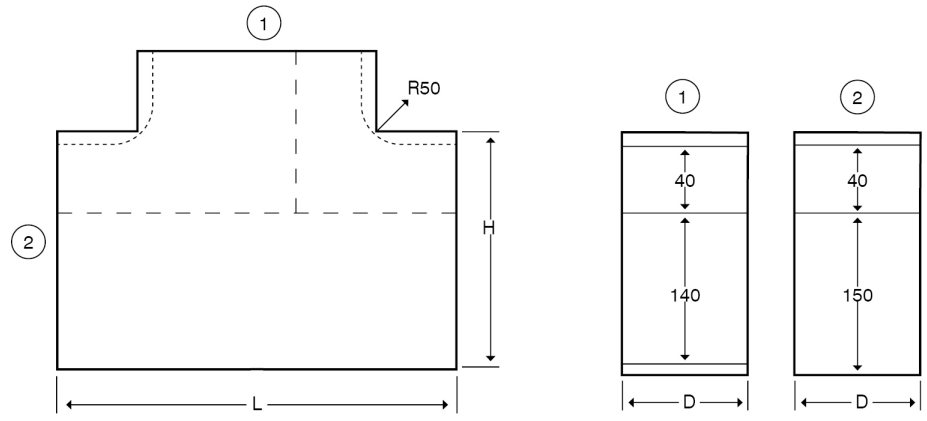

Tamlex Data Sheet

Tamlex | Harcourt | Halesfield 15 | Telford | Shropshire | TF7 4ER

T: 01952 586689 E: sales@tamlex.co.uk W: www.tamlex.co.uk