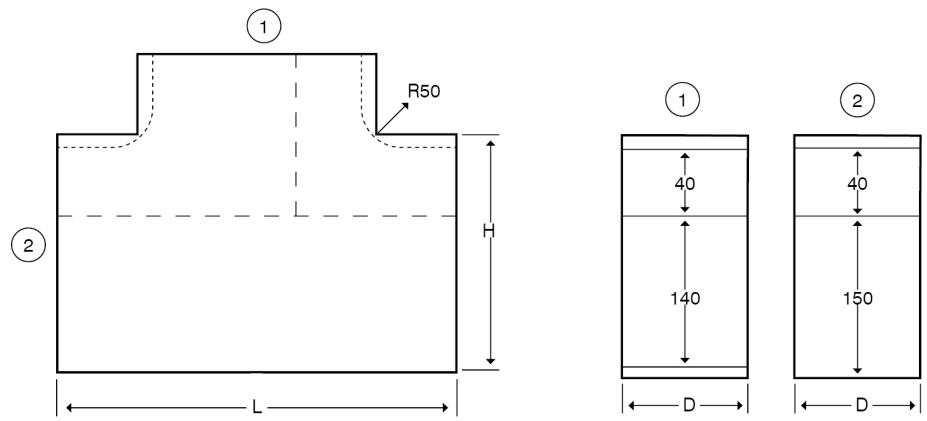

Tamlex Data Sheet

Tamlex | Harcourt | Halesfield 15 | Telford | Shropshire | TF7 4ER

T: 01952 586689 **E:** sales@tamlex.co.uk **W:** www.tamlex.co.uk