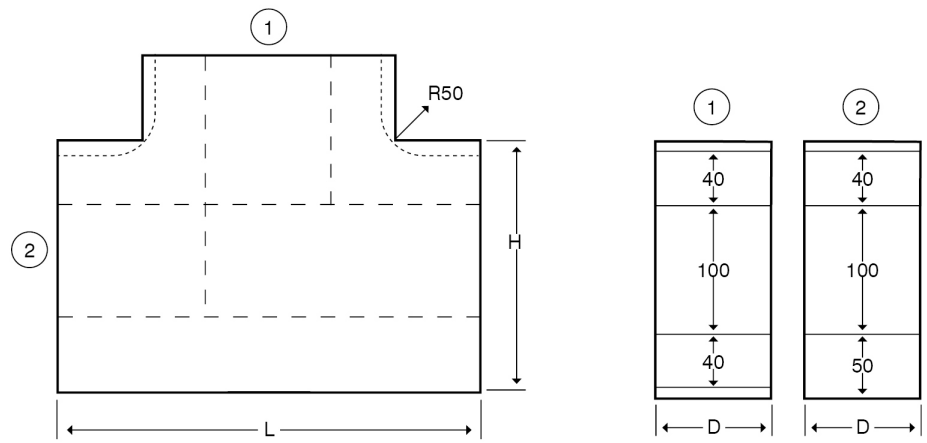

Tamlex Data Sheet

Tamlex | Harcourt | Halesfield 15 | Telford | Shropshire | TF7 4ER

T: 01952 586689 E: sales@tamlex.co.uk W: www.tamlex.co.uk