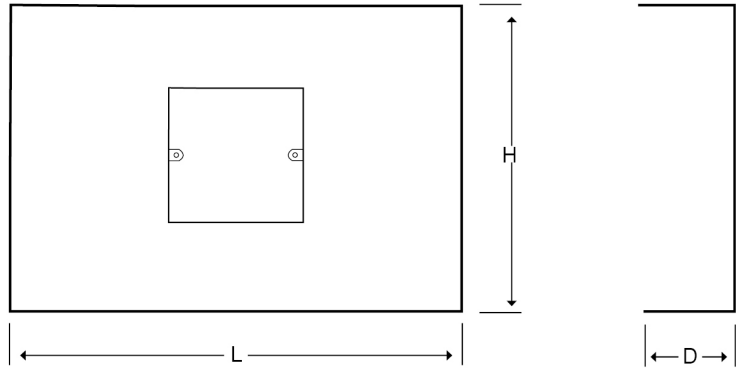

Tamlex Data Sheet

Tamlex | Harcourt | Halesfield 15 | Telford | Shropshire | TF7 4ER

T: 01952 586689 **E:** sales@tamlex.co.uk **W:** www.tamlex.co.uk